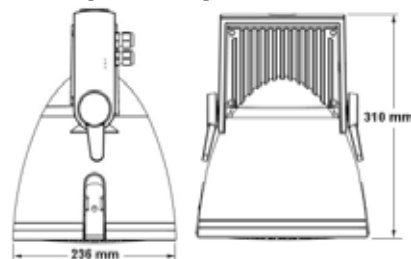

TRUST

Product sheet

T035 -03,13,36,69,314,315,411 (35W)

T070 -03,13,36,69,314,315,411 (70W)

T150 -03,13,36,69,314,315,411 (150W)

The TRUST luminaire is well suited for both outdoor and indoor applications, especially in demanding environments such as harbours and heavy industry. It is exceptionally resistant to vibrations.

Material	Die-cast powder coated aluminium	
Effect	35W, 70W, 150W	
Ballast	Elektronic - Nuco	
Lightsource	HID-T/CDM-T (ceramic metall halogen)	
Dimensions	Diameter x Height = 236mm x 310mm	
Socket	G12	
Heat tolerance	40°C	
Volt	220-240V ~50/60Hz	
Power efficiency	0.95	
Cable area	0.75 mm ² minimum	
Mounting	Use the bracket with: 1 x Ø 10 mm bolt. Use with cable Ø 7-10mm	
Protection class	IP65	
Light source lifespan expectancy	16 000 - 20 000 h	
Ra-index	>90	
Colour temperature	4200°	
Weight	4 kg	
Burner position	Any	
Svivel range	180°	
Safety distance	Minimum 0.7 m	
Delivered fitted with	Electronic ballast 1 HID-T lightsource 942	
Options	Color filter (R/G/B) Polycarbonate lens-protection Power plug (on 3 m cable).	Wire hook Pole bracket
Available optics	-03 (3° round beam) -13 (15°x30°) -36 (30°x60°) -69 (60°x90°)	-314 (30°x140°) -115 (30°x155°) -411 (40°x110°)